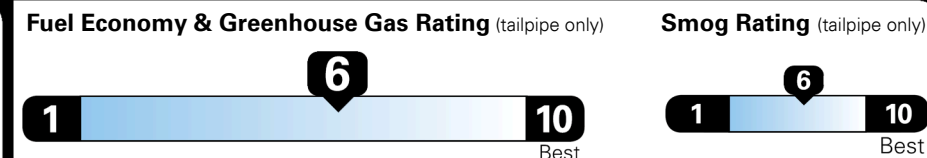

EPA DOT Fuel Economy and Environment

Gasoline Vehicle

Fuel Economy
29 MPG
combined city/hwy
3.4 gallons per 100 miles

Standard SUVs range from 12 to 115 MPG. The best vehicle rates 146 MPGe.

You save $0
in fuel costs over 5 years compared to the average new vehicle.

Annual fuel cost $1,700