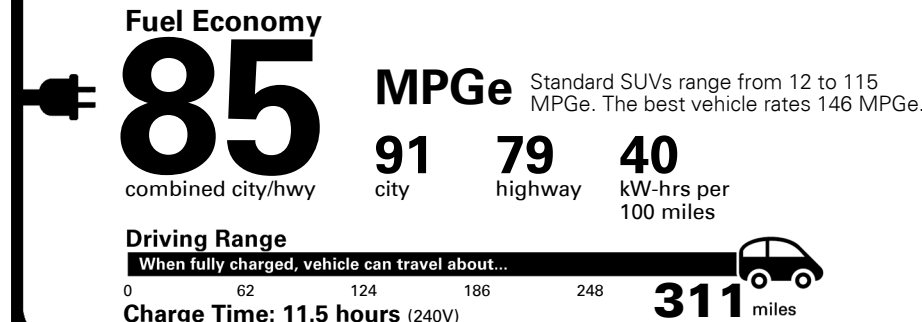

COMFORT & CONVENIENCE(cont.)

- Highway Driving Assist
- Surround View Monitor
- 3-Zone Automatic Temperature Control
- Head-Up Display
- Digital Rearview Mirror w/ HomeLink®
- Hands-Free Smart Power Liftgate w/ Auto Open
- 12.3" Digital Instrument Cluster
- Ambient Interior Lighting
- Sliding Front Center Console
- Rear Side Window Sunshades
- Front & Rear USB Ports
- Vehicle to Load (V2L) 120V Interior Outlet
- Tire Mobility Kit (in lieu of spare tire)

MULTIMEDIA & CONNECTIVITY

- 12.3" Navigation System w/ AM/FM/HD Radio™
- SiriusXM® Radio w/ 90-Day trial subscription; not available in AK & HI
- Bose® Premium Audio
- Wireless Android Auto™ & Apple CarPlay®
- Wireless Phone Charger
- Hyundai Digital Key
- Bluelink+ All-Inclusive Connected Services (enrollment required)
- Wi-Fi Hotspot (trial w/ Bluelink®)

Full Battery Charge

Manufacturer's Suggested Retail Price: $74,990.00

ADDED FEATURES:

- *Carpeted Floor Mats $230.00
- *Cargo Cover $190.00

Inland Freight & Handling : $1,600.00
Total Price : $77,010.00

Proudly Supporting Hyundai Hope On Wheels and the Fight Against Pediatric Cancer Since 1998.

Fuel Economy and Environment

You save $3,500 in fuel costs over 5 years compared to the average new vehicle.

Annual fuel cost $1,000

Fuel Economy & Greenhouse Gas Rating (tailpipe only)

Smog Rating (tailpipe only)

This vehicle emits 0 grams CO₂ per mile. The best emits 0 grams per mile (tailpipe only). Does not include emission from generating electricity; learn more at fueleconomy.gov.

Actual results will vary for many reasons, including driving conditions and how you drive and maintain your vehicle. The average new vehicle gets 29 MPG and costs $8,500 to fuel over 5 years. Cost estimates are based on 15,000 miles per year at $0.17 per kW-hr. MPGe is miles per gasoline gallon equivalent. Vehicle emissions are a significant cause of climate change and smog.

fueleconomy.gov

Calculate personalized estimates and compare vehicles

Manufacturer's suggested retail price includes manufacturer's recommended pre-delivery service. Gasoline license and title fees state and local taxes and dealer installed options and accessories are not included in the manufacturer's suggested retail price. This label has been affixed to this vehicle by Hyundai Motor America, pursuant to the requirements of 15 U.S.C. 1231 et seq. which prohibits its removal or alteration prior to delivery to the ultimate purchaser.

PARTS CONTENT INFORMATION FOR VEHICLE IN THIS CARLINE:
U.S./CANADIAN PARTS CONTENT: 60 %
MAJOR SOURCES OF FOREIGN PARTS CONTENT: KOREA: 26 %

Note: Parts content does not include final assembly, distribution, or other non-parts costs.

FOR THIS VEHICLE:

FINAL ASSEMBLY POINT: ELLABELL, GEORGIA, U.S.A
COUNTRY OF ORIGIN:
ENGINE: U.S.A
TRANSMISSION: U.S.A

188 A 1