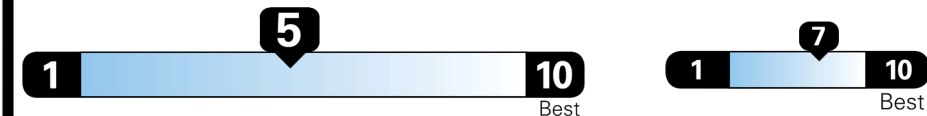

EPA DOT Fuel Economy and Environment

Gasoline Vehicle

Fuel Economy
25 MPG
combined city/hwy
4.0 gallons per 100 miles

Small SUVs range from 14 to 123 MPG. The best vehicle rates 132 MPGe.

23 city
28 highway

You spend $750
more in fuel costs over 5 years
compared to the average new vehicle.

Annual fuel cost $1,750

Fuel Economy & Greenhouse Gas Rating (tailpipe only)   Smog Rating (tailpipe only)

This vehicle emits 351 grams CO₂ per mile. The best emits 0 grams per mile (tailpipe only). Producing and distributing fuel also create emissions; learn more at fueleconomy.gov.

Actual results will vary for many reasons, including driving conditions and how you drive and maintain your vehicle. The average new vehicle gets 28 MPG and costs $8,000 to fuel over 5 years. Cost estimates are based on 15,000 miles per year at $ 2.95 per gallon. MPGe is miles per gasoline gallon equivalent. Vehicle emissions are a significant cause of climate change and smog.

fueleconomy.gov

Calculate personalized estimates and compare vehicles

Manufacturer's suggested retail price includes manufacturer's recommended pre-delivery service. Gasoline license and title fees state and local taxes and dealer installed options and accessories are not included in the manufacturer's suggested retail price. This label has been affixed to this vehicle by Hyundai Motor America, pursuant to the requirements of 15 U.S.C. 1231 et seq. which prohibits its removal or alteration prior to delivery to the ultimate purchaser.

PARTS CONTENT INFORMATION FOR VEHICLE IN THIS CARLINE:
U.S./CANADIAN PARTS CONTENT: 50 %
MAJOR SOURCES OF FOREIGN PARTS CONTENT: KOREA: 35 %

Note: Parts content does not include final assembly, distribution, or other non-parts costs.

FOR THIS VEHICLE:
FINAL ASSEMBLY POINT: MONTGOMERY, ALABAMA, U.S.A.
COUNTRY OF ORIGIN:
ENGINE: U.S.A.
TRANSMISSION: U.S.A.

95 A